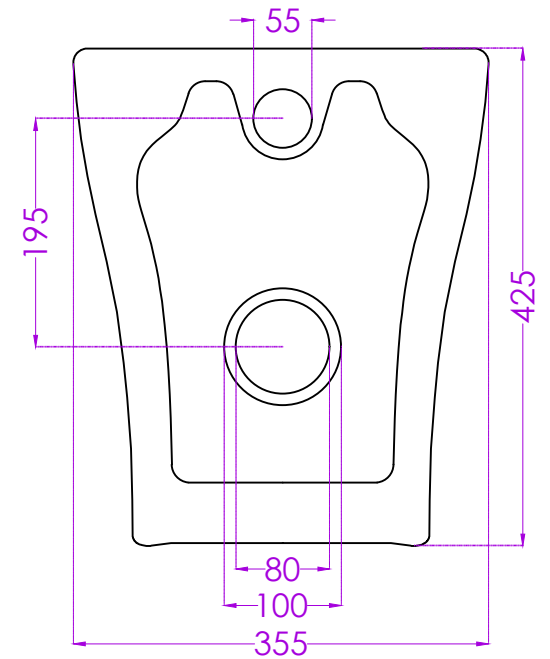

FUSION G4571APW0203

BACK TO WALL HUNG

JOHNSON

PLAN

SIDE

BACK