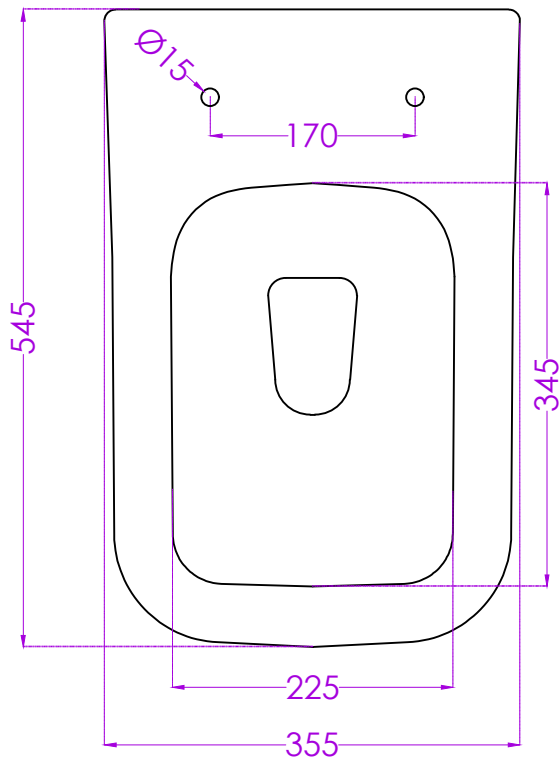

FUSION G4571APW0203

BACK TO WALL HUNG

JOHNSON

PLAN

SIDE

BACK