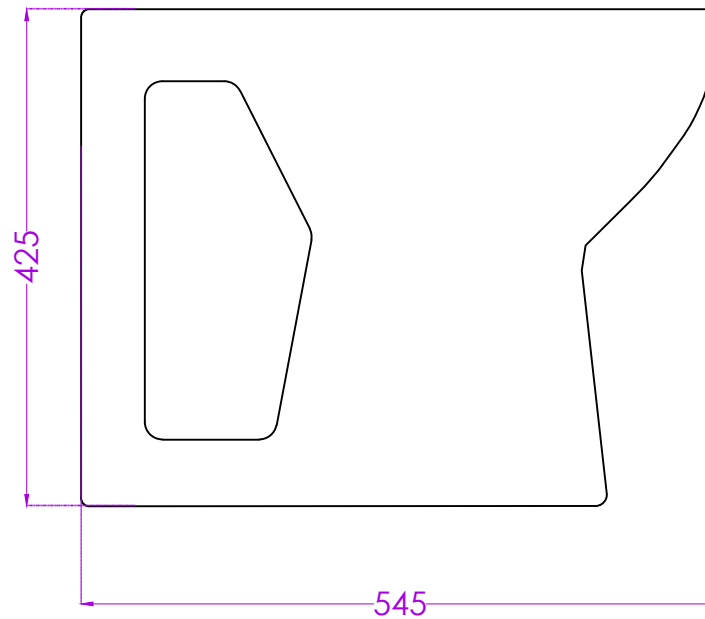

FUSION G4571APW0203

BACK TO WALL HUNG

JOHNSON

PLAN

SIDE

BACK